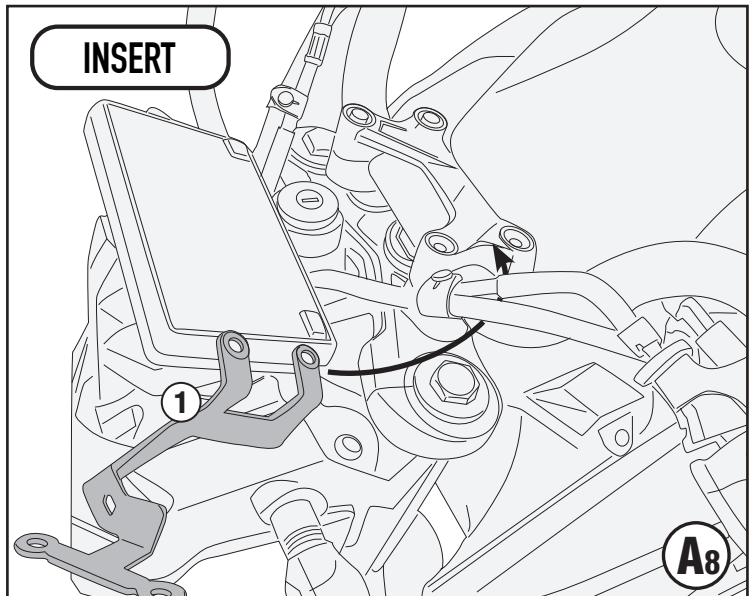

RIGHT SIDE / LEFT SIDE

⚠ MAKING ONE SIDE AT A TIME