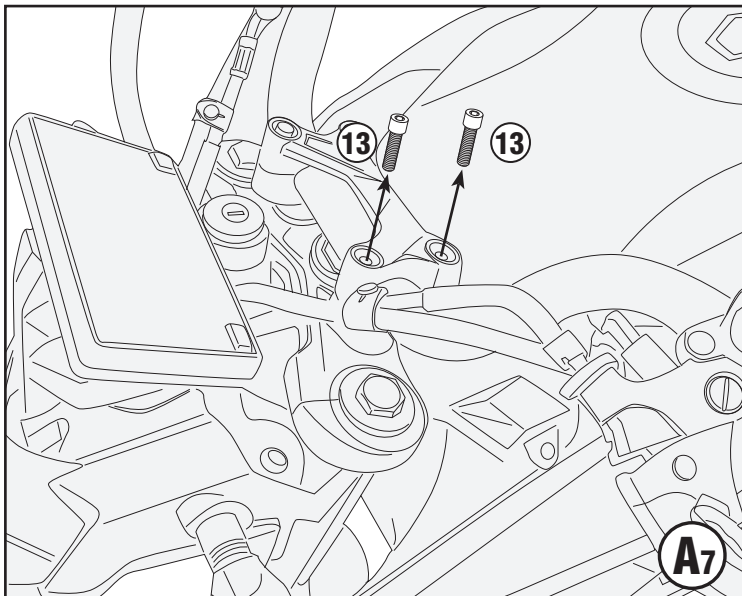

RIGHT SIDE / LEFT SIDE

⚠ MAKING ONE SIDE AT A TIME