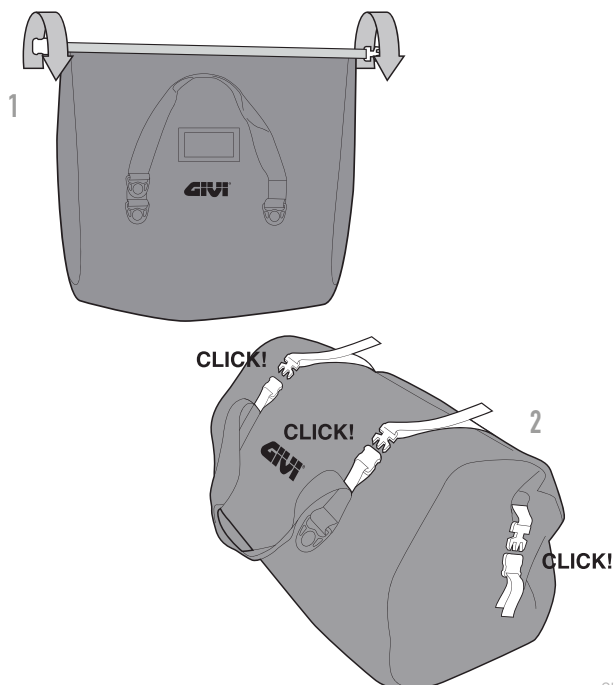

EA115

EA115FL
neon yellow

EA115CM
camouflage
yellow

EA115BK
black colour

EA115GR
black-red

Borsone impermeabile da sella 40 lt
Water resistant cylinder seat bag, 40 lt

INFO

VOLUME
40lt

SHOULDER STRAP

WATERPROOF ROLL TOP CLOSURE SYSTEM

EA115

GIVI

n°	Description	Quantity	
1	ELASTICI NERI CON GANCIO ELASTIC ROPE BLACK WITH PLASTIC HOOK	2	
2	TRACOLLA + LOGO SHOULDER STRAP + LOGO	1	

OPTIONAL

T518	S350	S351
Set da viaggio	Cinghie Trekker Straps (carico massimo a trazione 100 kg)	Cinghie Trekker Straps (carico massimo a trazione 75 kg)
Travel set	Trekker Straps belts, (maximum traction load 100 kg)	Trekker Straps belts, (maximum traction load 75 kg)