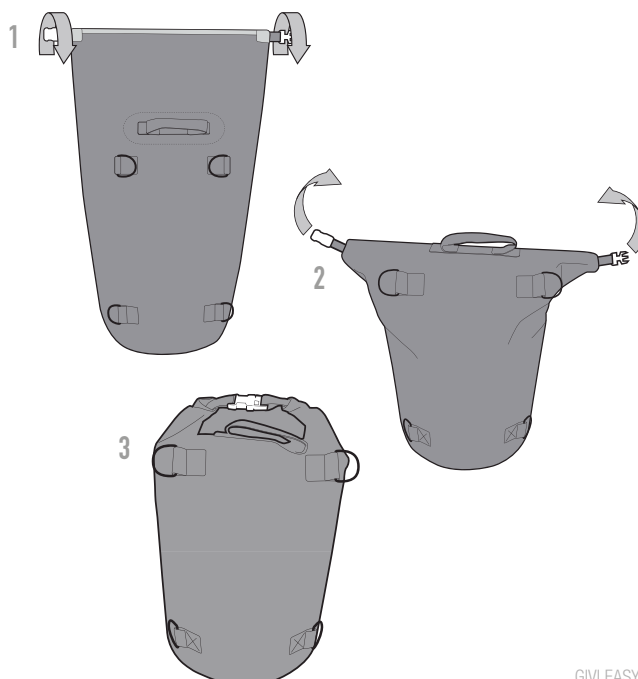

# EA114

**EA114FL**  
neon yellow

**EA114GR**  
yellow fluo

**EA114CM**  
camouflage  
yellow

**EA114BR**  
black and red  
colour

**EA114BK**  
black colour

Borsa rullo impermeabile da sella o portapacchi, 30 lt  
Water resistant cylinder seat bag, 30 lt

INFO

SHOULDER STRAP

WATERPROOF ROLL TOP CLOSURE SYSTEM

EA114

GIVI®

n°	Description	Quantity	
1	ELASTICI NERI CON GANCIO ELASTIC ROPE BLACK WITH PLASTIC HOOK	2	
2	TRACOLLA + LOGO SHOULDER STRAP + LOGO	1	

**OPTIONAL**
**S350**