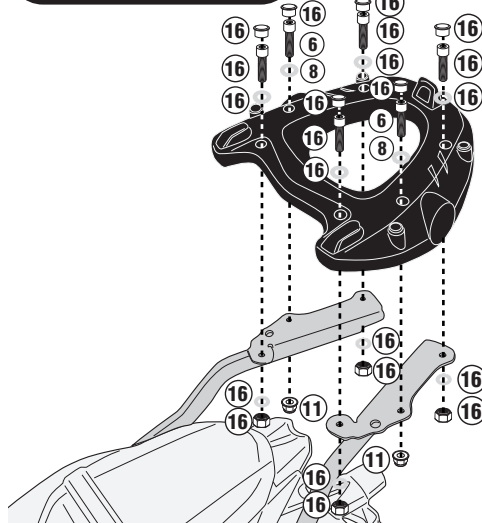

## TRIUMPH STREET TRIPLE 765 (2017/2020)

**M8 PLATE**

ONLY FOR TRIUMPH STREET TRIPLE 765 2020

**M5 PLATE**

**M7 PLATE**

**M6M PLATE**

**M5M PLATE**