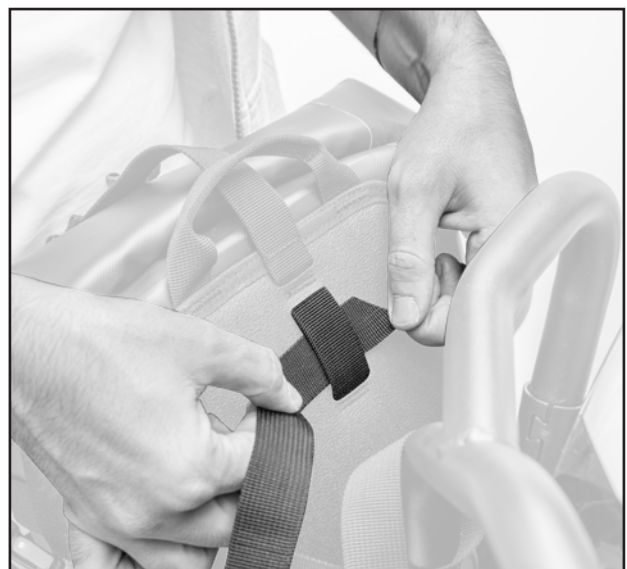

GRT722

BORSA CARGO WATER RESISTANT - CARGO WATER RESISTANT BAG - SACOCHE ÉTANCHE
BOLSA CARGO RESISTENTE AL AGUA - WASSERDICHTE CARGOTASCHE

WATERPROOF ROLL TOP CLOSURE SYSTEM

MODULABLE WITH GRT722

ISTRUZIONI DI MONTAGGIO - MOUNTING INSTRUCTIONS
INSTRUCTIONS DE MONTAGE - BAUANLEITUNG
INSTRUCCIONES DE MONTAJE - INSTRUÇÕES DE MONTAGEM

GRT722

BORSA CARGO WATER RESISTANT - CARGO WATER RESISTANT BAG - SACOCHE ÉTANCHE
BOLSA CARGO RESISTENTE AL AGUA - WASSERDICHTE CARGOTASCHE

MOUNTING on Engine Guards

GRT722

BORSA CARGO WATER RESISTANT - CARGO WATER RESISTANT BAG - SACOCHE ÉTANCHE
BOLSA CARGO RESISTENTE AL AGUA - WASSERDICHTE CARGOTASCHE