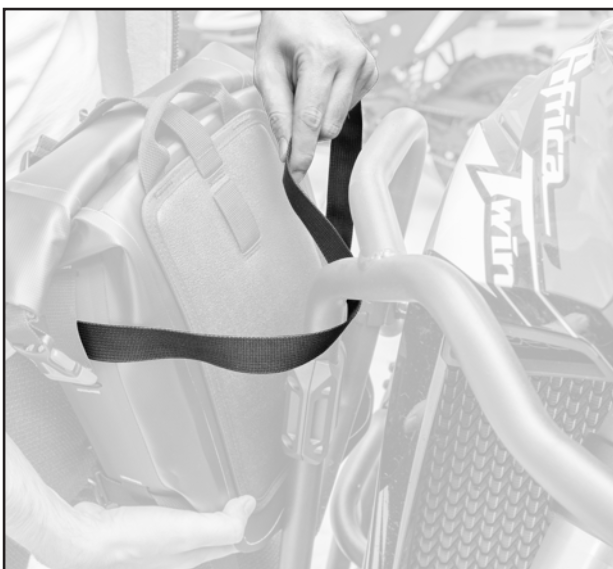

GRT722

BORSA CARGO WATER RESISTANT - CARGO WATER RESISTANT BAG - SACOCHE ÉTANCHE
BOLSA CARGO RESISTENTE AL AGUA - WASSERDICHTE CARGOTASCHE

WATERPROOF ROLL TOP CLOSURE SYSTEM

MODULABLE WITH GRT722

ISTRUZIONI DI MONTAGGIO - MOUNTING INSTRUCTIONS
INSTRUCTIONS DE MONTAGE - BAUANLEITUNG
INSTRUCCIONES DE MONTAJE - INSTRUÇÕES DE MONTAGEM

GRT722

BORSA CARGO WATER RESISTANT - CARGO WATER RESISTANT BAG - SACOCHE ÉTANCHE
BOLSA CARGO RESISTENTE AL AGUA - WASSERDICHTE CARGOTASCHE

MOUNTING on Engine Guards

GRT722

BORSA CARGO WATER RESISTANT - CARGO WATER RESISTANT BAG - SACOCHE ÉTANCHE
BOLSA CARGO RESISTENTE AL AGUA - WASSERDICHTE CARGOTASCHE