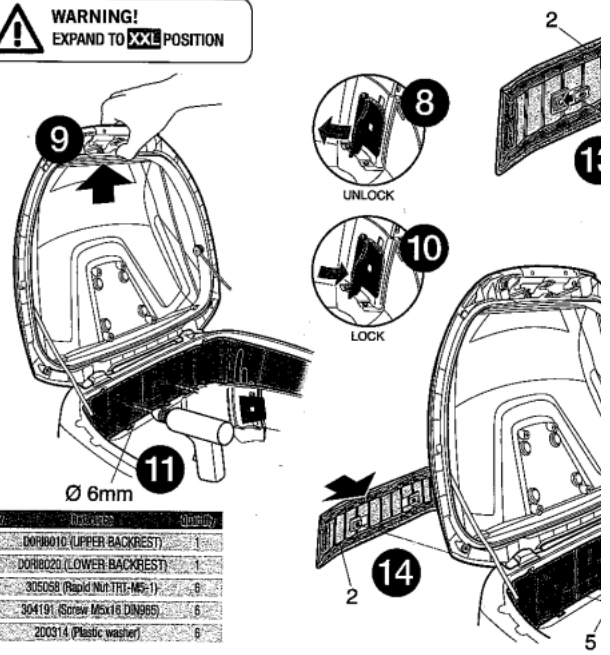

Lower backrest

WARNING!
EXPAND TO **XXL** POSITION

Number	Description	Quantity
1	D018010 (UPPER BACKREST)	1
2	D018020 (LOWER BACKREST)	1
3	305058 (Rapid Nut (THI-M6-1))	6
4	304191 (Screw M6x16 DIN913)	6
5	200314 (Plastic washer)	6