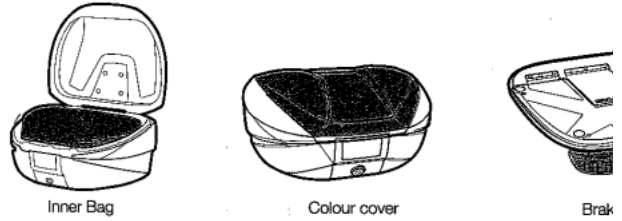

Accessories

Inner Bag

Colour cover

Brak

SHAD
WWW.SHAD.ES

Code: 501665 - Edition: 3