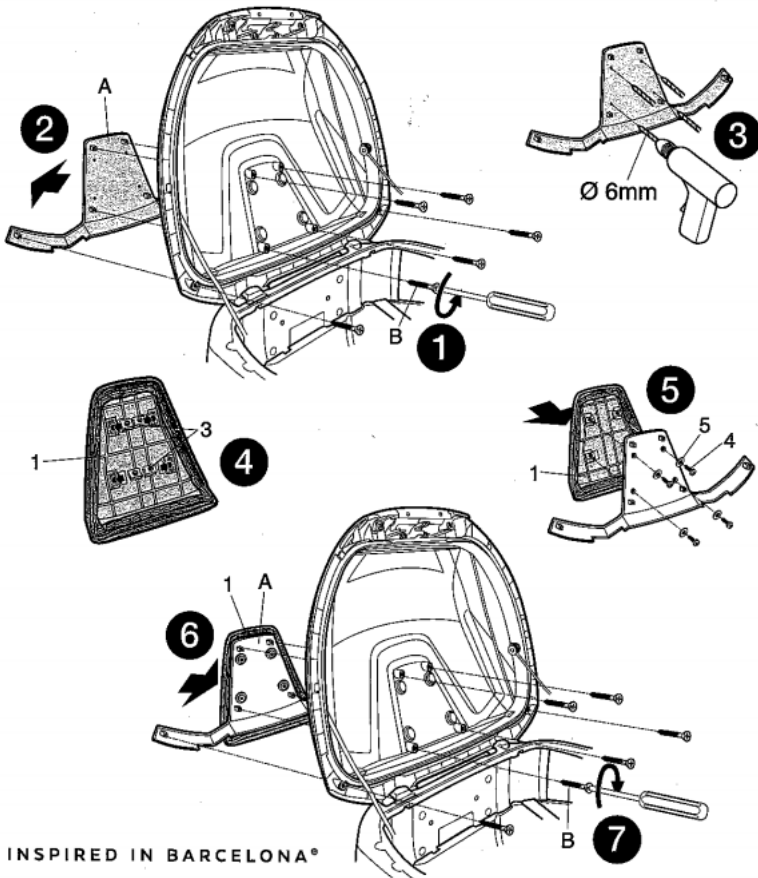

SHAD

SH58X SH59X
Adventure

New EXPANDABLE Concept

Upper backrest

INSPIRED IN BARCELONA®