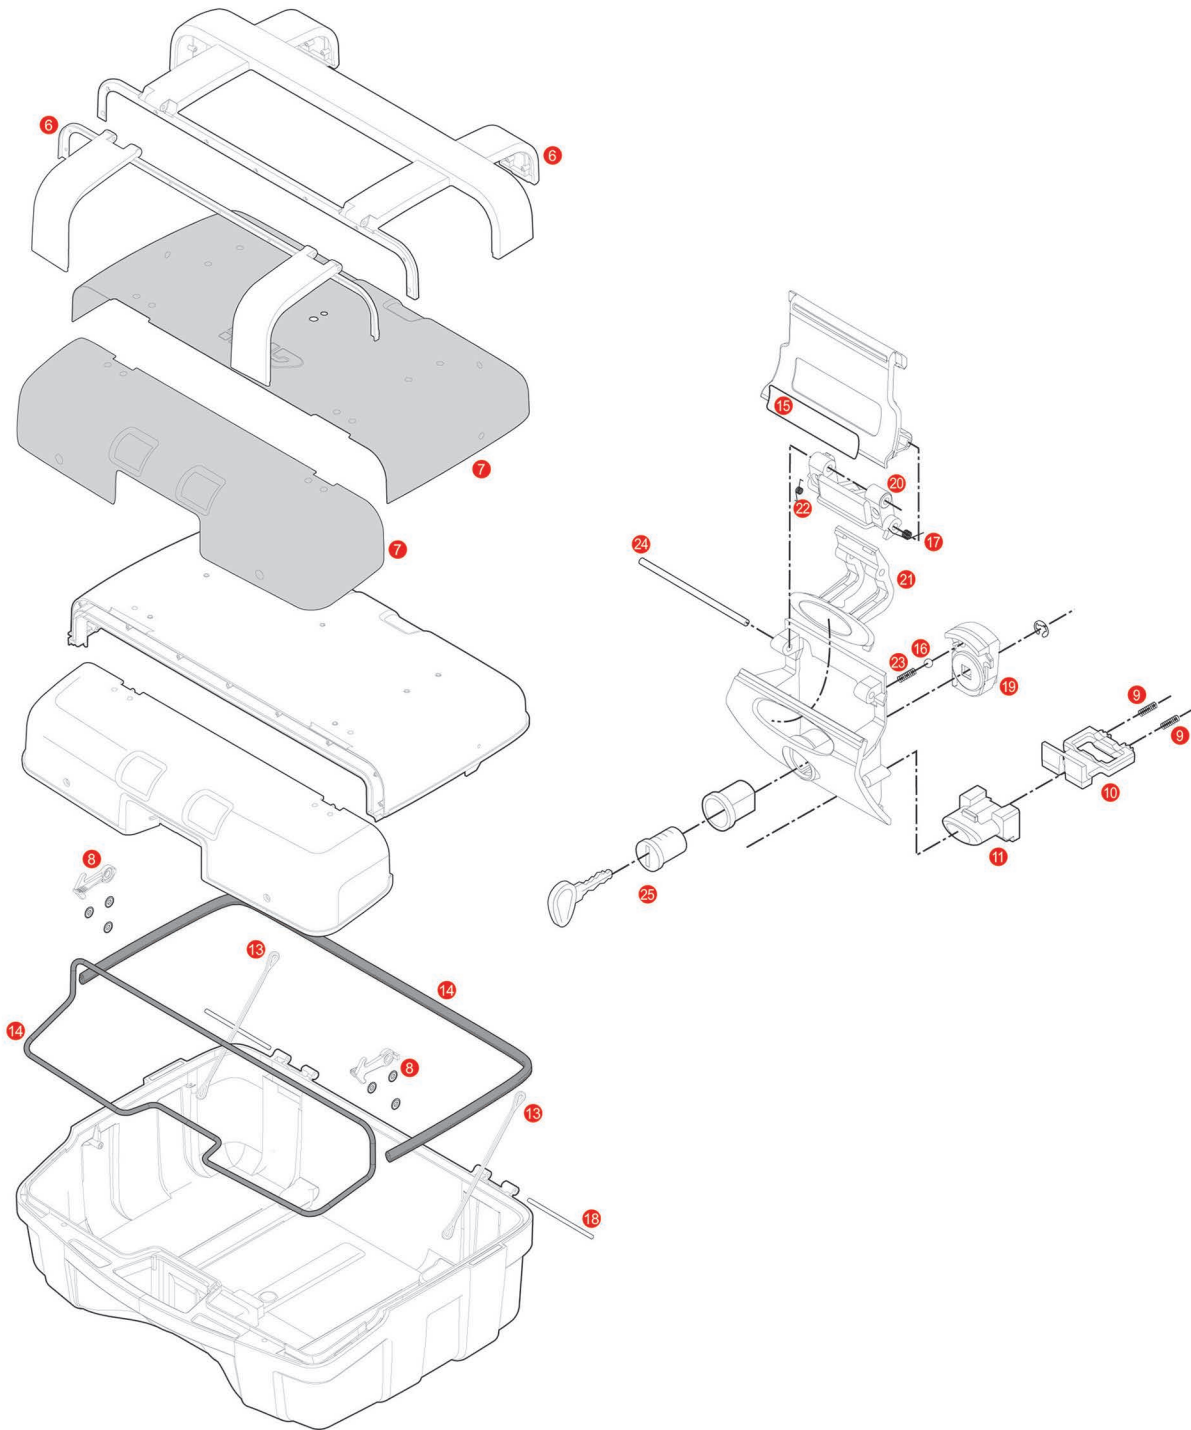

TRK46N / TRK33N / TRK46B / TRK33B TREKKER

Z2073CNM	TRK33N / TRK46N top-shell	€	252,00
Z641N46M	Hinge stop (for top case TRK46N)	€	40,00
6	Z2063R	€	40,00
7	Z2070OXR	€	243,00
	Z2070NR	€	199,00
9	Z109	€	3,00

10	Z106	Case clamp attachment	€	12,00
11	Z645CR	Push button red, 1 pcs.	€	9,00
13	Z115R	Stop cords (sold as pair).	€	4,00
14	Z2072R	Trim	€	22,00
	Z590R	Pin. Medium, 2 pcs.	€	4,00
19	Z640R	Lock latch	€	5,00
25	Z661A	Key for case lock	€	17,00
	Z2701KITR	Additional zipper kit, side and external	€	33,00