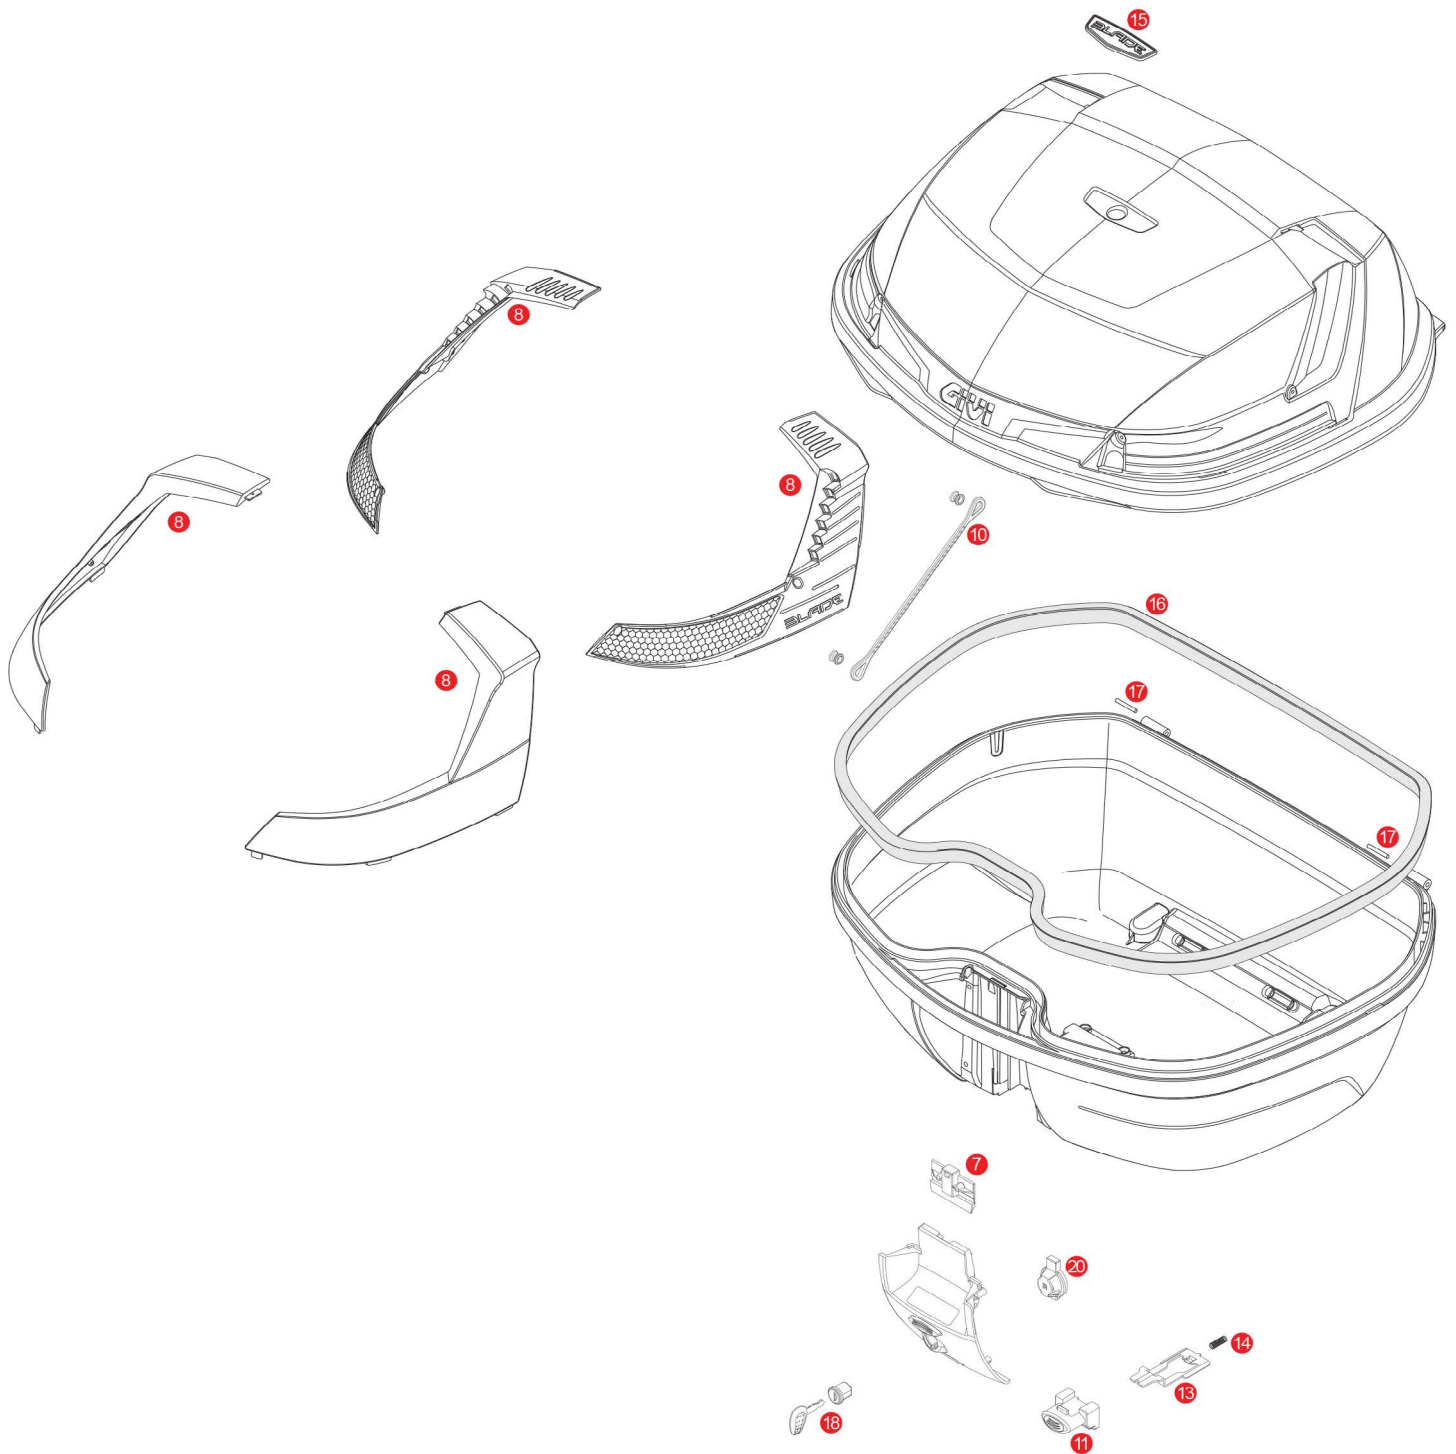

B47 BLADE / B47 BLADE TECH

	ZB47CNM	B47 Blade assembled top-shell black
	ZB47CNTM	B47 Blade Tech assembled top-shell black
	ZB47FNM	B47 Blade assembled bottom-shell black
	ZB47FNTM	B47 Blade Tech assembled bottom-shell black
	Z3007NM	Mounted lock set
	Z3007NTM	Mounted lock set NT
7	Z3012R	Closure system mounted on the lid
8	Z4506R	Red reflectors with stop lamp holder (for B47 Blade)
8	Z4506FR	Smoked reflectors with stop lamp holder (for B47 Blade Tech)
10	Z599	Nylon stop bag opening yarn

11	Z1983R	Push button red
11	Z645CR	Opening push button chromed
13	Z761NR	Bolt, 1 pcs.
14	Z191R	Push button spring, 1 pcs.
15	Z4504AR	Chromed Blade logo
16	Z790R	Trim
17	Z590R	Pin. Medium, 2 pcs.
18	Z140R	Key locks with corresponding bush with red handle
	Z661A	Key locks with corresponding bush with silver handle
20	Z3006R	Plate below lock, for standard key
	Z4512R	Plate below lock for Security Lock key