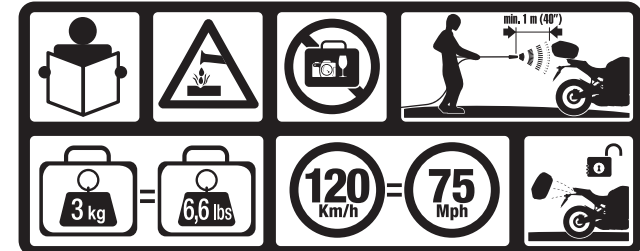

Code: 501602 - Edition: 2

SHAD

SH34

INSTRUCTION MANUAL

INSPIRED IN BARCELONA®

Open

Close

Release