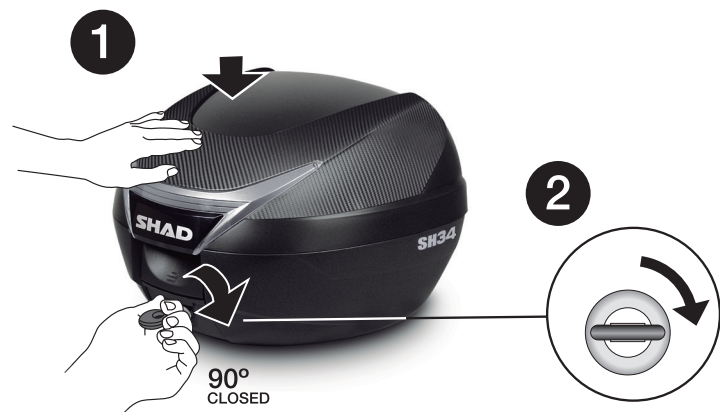

Code: 501602 - Edition: 2

SHAD

SH34

INSTRUCTION MANUAL

INSPIRED IN BARCELONA®

Open

Close

Release