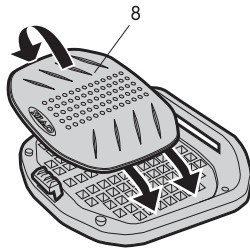

2

SHAD
WWW.SHAD.ES

Octave Lecante, 2-6
Pol. Ind. Can Magarola
08100 MOLLET DEL VALLÈS
BARCELONA (SPAIN)

Phone: 0034 935 795 860
Fax: 0034 935 796 945
info@shad.es

Code: 501602 - Edition: 2

SHAD

SH34

INSTRUCTION MANUAL