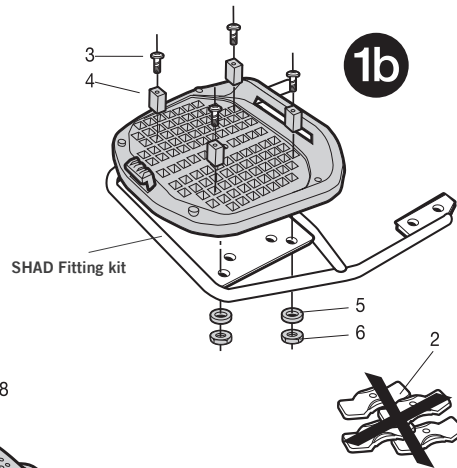

Top case support assembly

1 201124 x1

3 304144 x4
M6x40 Din 965

5 303000 x4
Ø6

7 304058 x4
M6x30 Din 965

2 201049 x4

4 200713/2 x4

6 302021 x4
M6

8 201125 x1

Nº 10-11mm

1a

1b

2

SHAD
WWW.SHAD.ES

Octave Lecante, 2-6
Pol. Ind. Can Magarola
08100 MOLLET DEL VALLÈS
BARCELONA (SPAIN)

Phone: 0034 935 795 860
Fax: 0034 935 796 945
info@shad.es

Code: 501602 - Edition: 2

SHAD

SH34

INSTRUCTION MANUAL

INSPIRED IN BARCELONA®