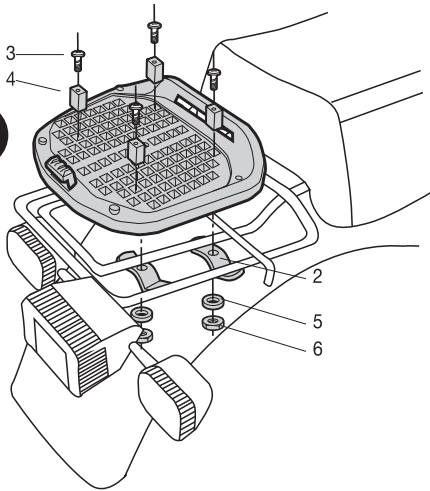

Top case support assembly

1 201124 x1

3 304144 x4
M6x40 Din 965

5 303000 x4
Ø6

7 304058 x4
M6x30 Din 965

2 201049 x4

4 200713/2 x4

6 302021 x4
M6

8 201125 x1

Nº 10-11mm

1a